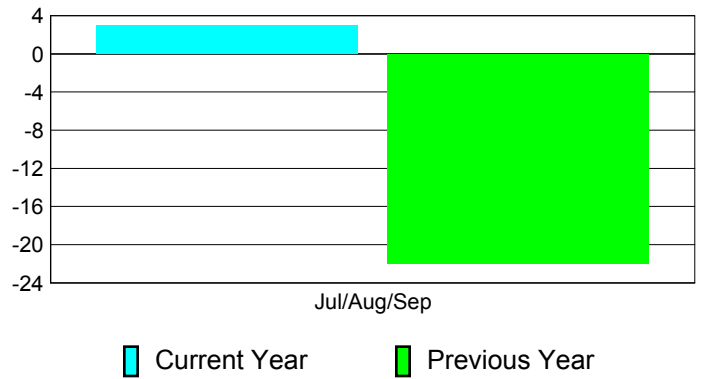

Membership Results 2012-2013

Goal, New, Dropped, Gain/Loss

Comparison of Club Gain/Loss

Current Year Compared to the Previous Year

Comparison of Membership Gain/Loss

Current Year Compared to the Previous Year

YTD Status Quo Clubs 2012-2013

Status Quo Clubs Compared to Status Quo Members

Gender Comparison 2012-2013

Male Female