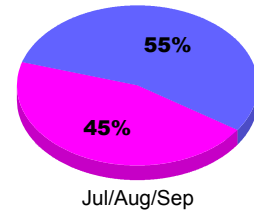

Club Results 2012-2013

Goal, New, Dropped, Gain/Loss

MEMBERSHIP

Membership Results
2012-2013

Membership
2011-2012

Month	Net Memb Goal	Actual New Memb	Actual Dropped Memb	Gain/Loss of Memb	Gain/Loss of Memb
Jul/Aug/Sep		43	-40	3	-22
Totals		43	-40	3	-22

Membership Results 2012-2013

Goal, New, Dropped, Gain/Loss

Comparison of Club Gain/Loss

Current Year Compared to the Previous Year

Comparison of Membership Gain/Loss

Current Year Compared to the Previous Year

YTD Status Quo Clubs 2012-2013

Status Quo Clubs Compared to Status Quo Members

Gender Comparison 2012-2013

Male Female