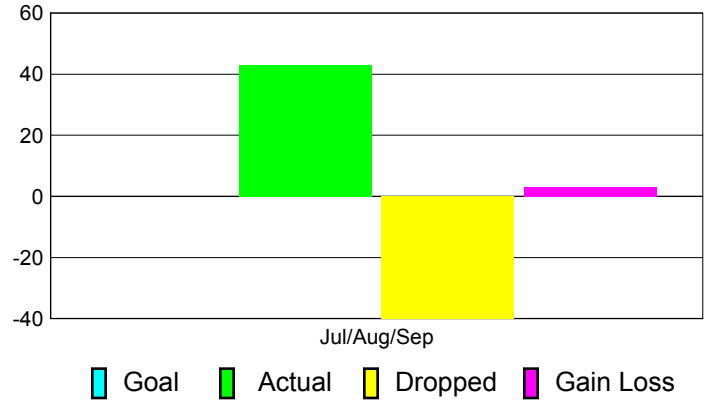

Club Results 2012-2013

Goal, New, Dropped, Gain/Loss

MEMBERSHIP

Membership Results
2012-2013

Membership
2011-2012

Month	Net Memb Goal	Actual New Memb	Actual Dropped Memb	Gain/Loss of Memb	Gain/Loss of Memb
Jul/Aug/Sep		43	-40	3	-22
Totals		43	-40	3	-22

Membership Results 2012-2013

Goal, New, Dropped, Gain/Loss

Comparison of Club Gain/Loss

Current Year Compared to the Previous Year

Comparison of Membership Gain/Loss

Current Year Compared to the Previous Year